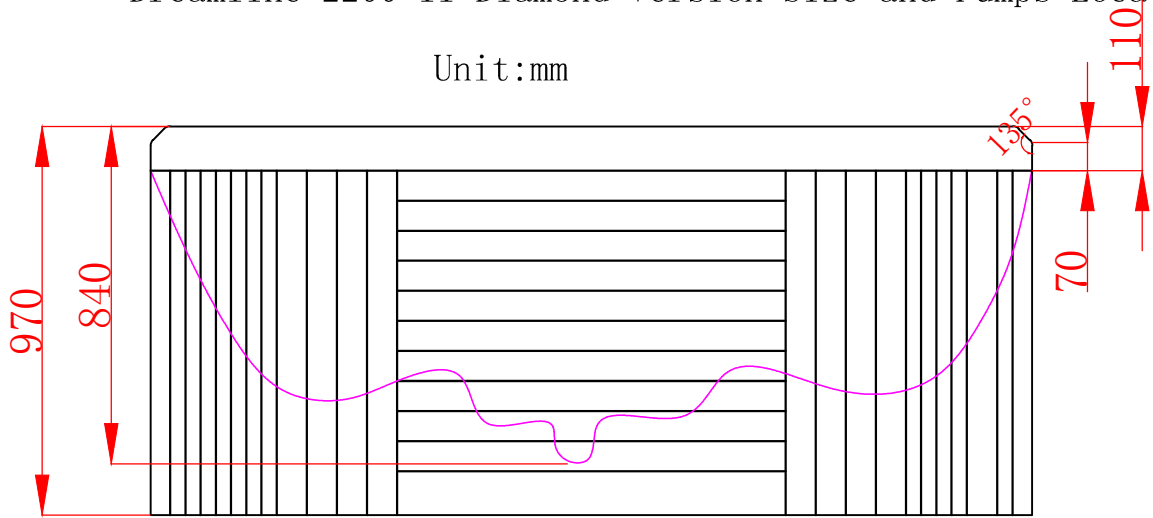

Dreamline 2200-II Diamond Version Size and Pumps Location

Unit:mm

Dreamline2200-II Diamond Version Seats Height

Unit:mm