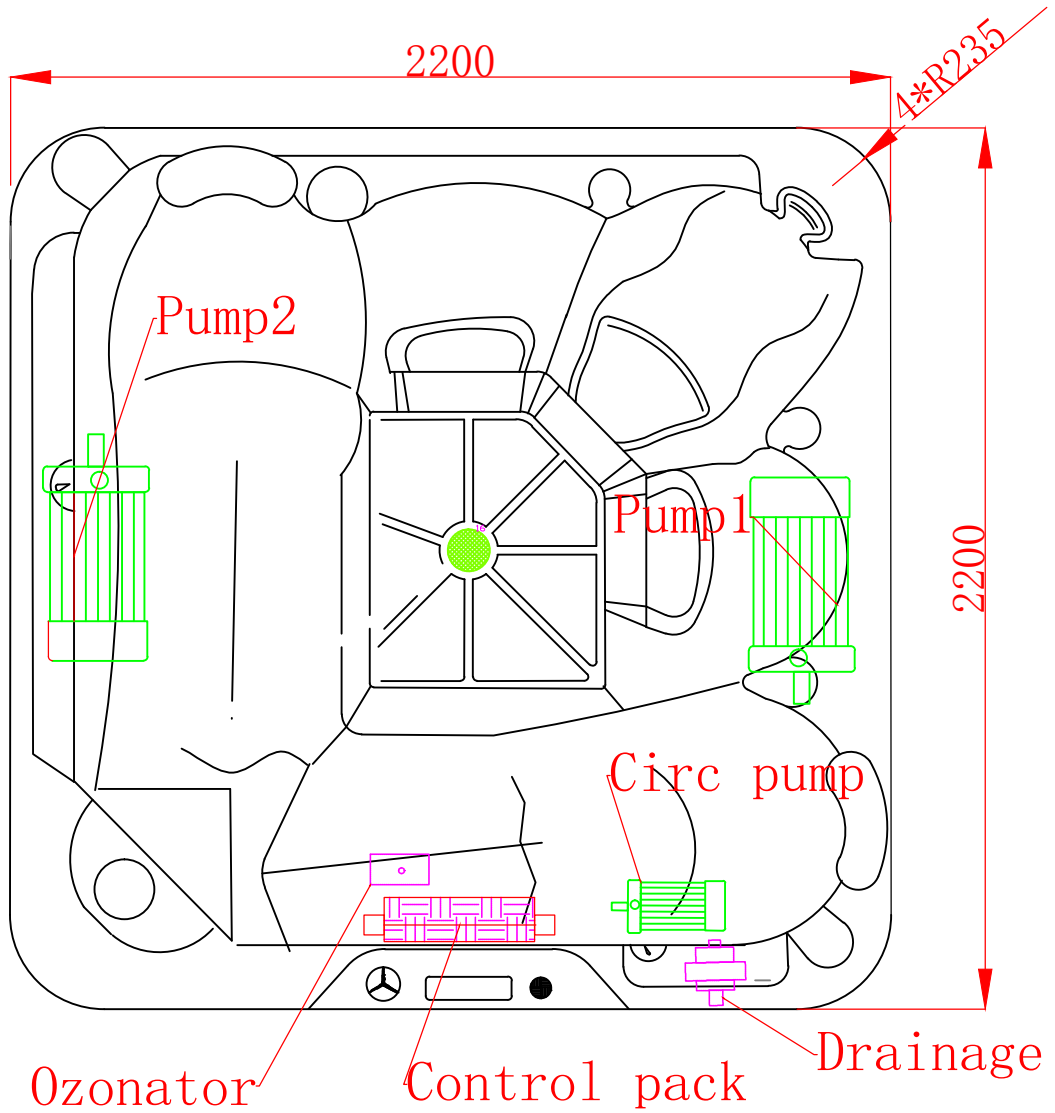

Dreamline 2200-II Diamond Version Size and Pumps Location

Unit:mm

Dreamline2200-II Diamond Version Seats Height

Unit:mm